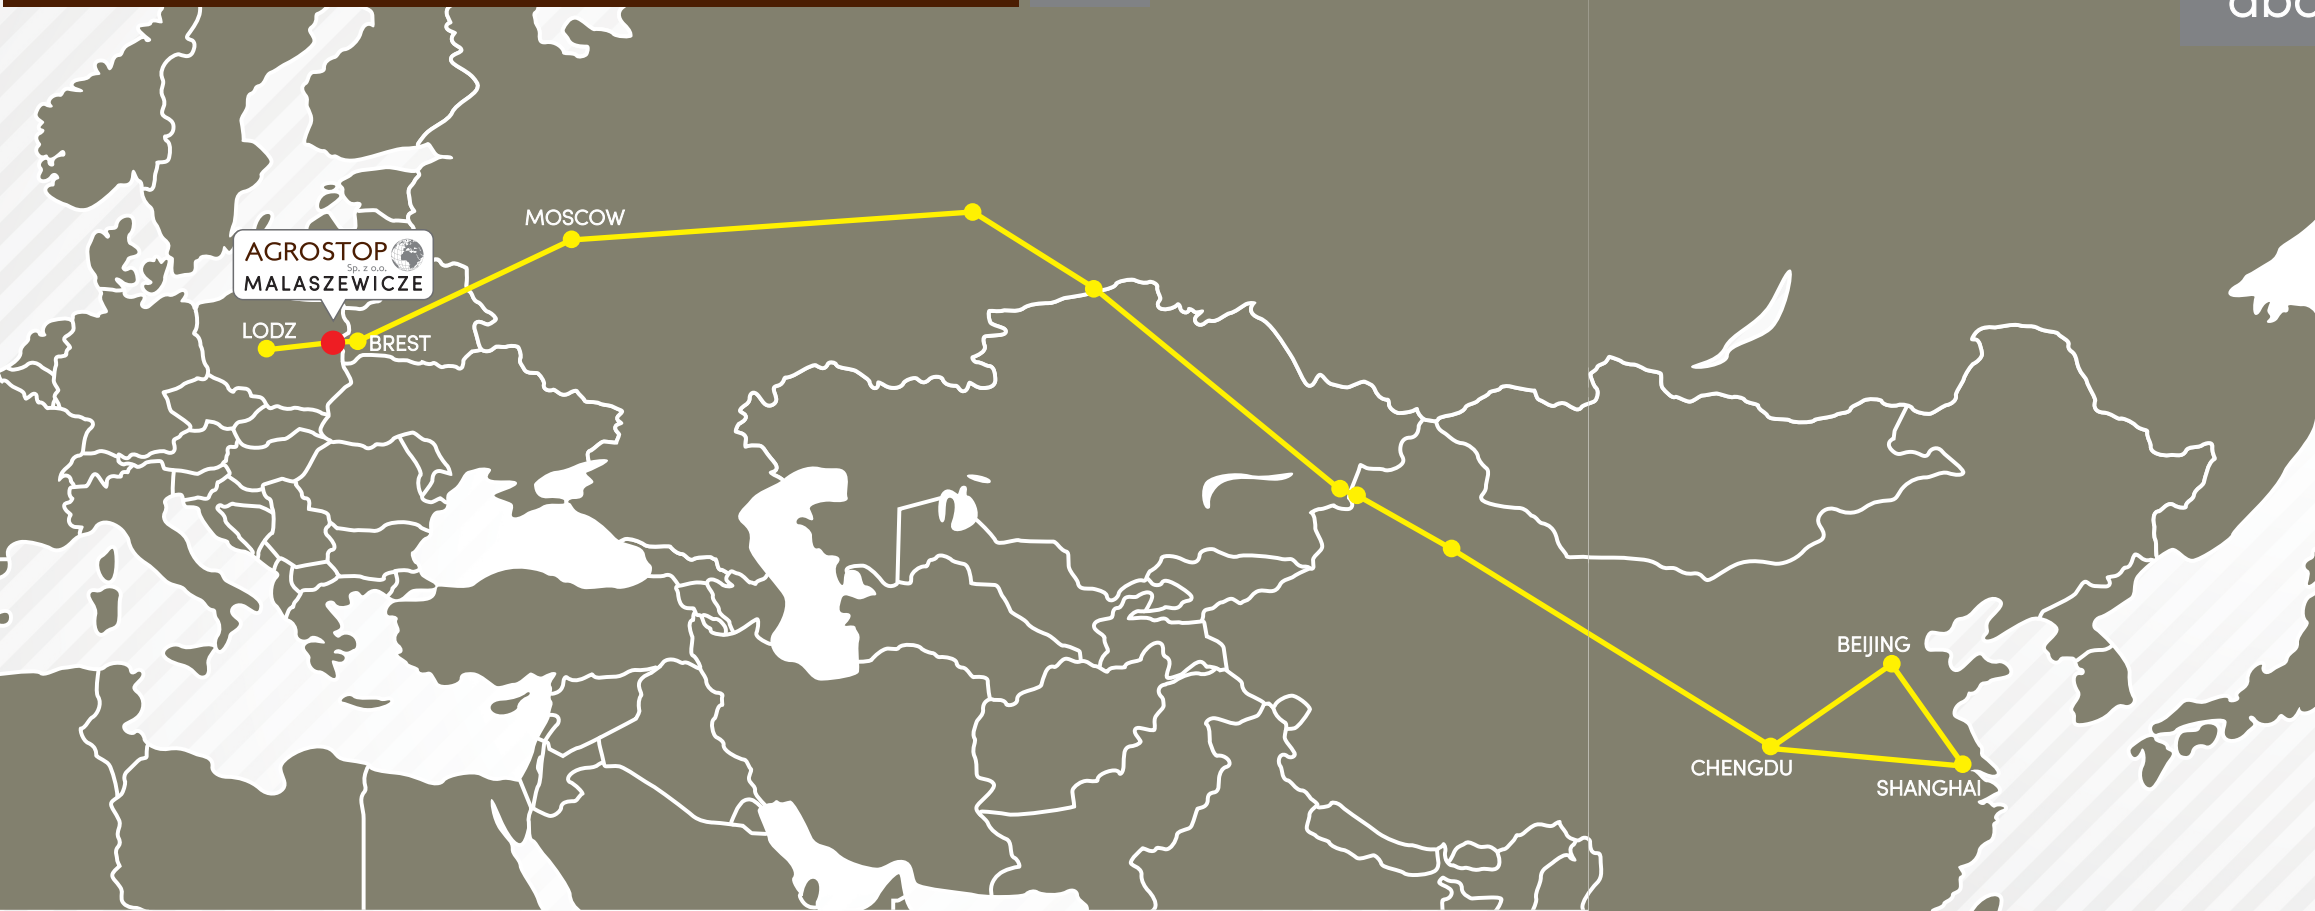

AGROSTOP

Sp. z o.o.

TERMINAL IN MALASZEWICZE

LOCATION of the AGROSTOP TERMINAL

Basic information about AGROSTOP

- Total storage area – 28 ha
- Fenced and secured terminal
- 6 km of wide gauge (RU) and 5 km of standard gauge (EU)
- Access 24/7, all-year-round

We cooperate with various RAILWAY CARRIERS

Transshipment Terminal AGROSTOP
21 – 540 Malaszewicze – Kobylany Słoneczna St. 150

CUSTOMER SERVICE OFFICE

☎ +48 83 375 31 13 ☎ +48 83 375 38 42 ☎ +48 83 375 14 30 ☎ +48 83 375 38 41